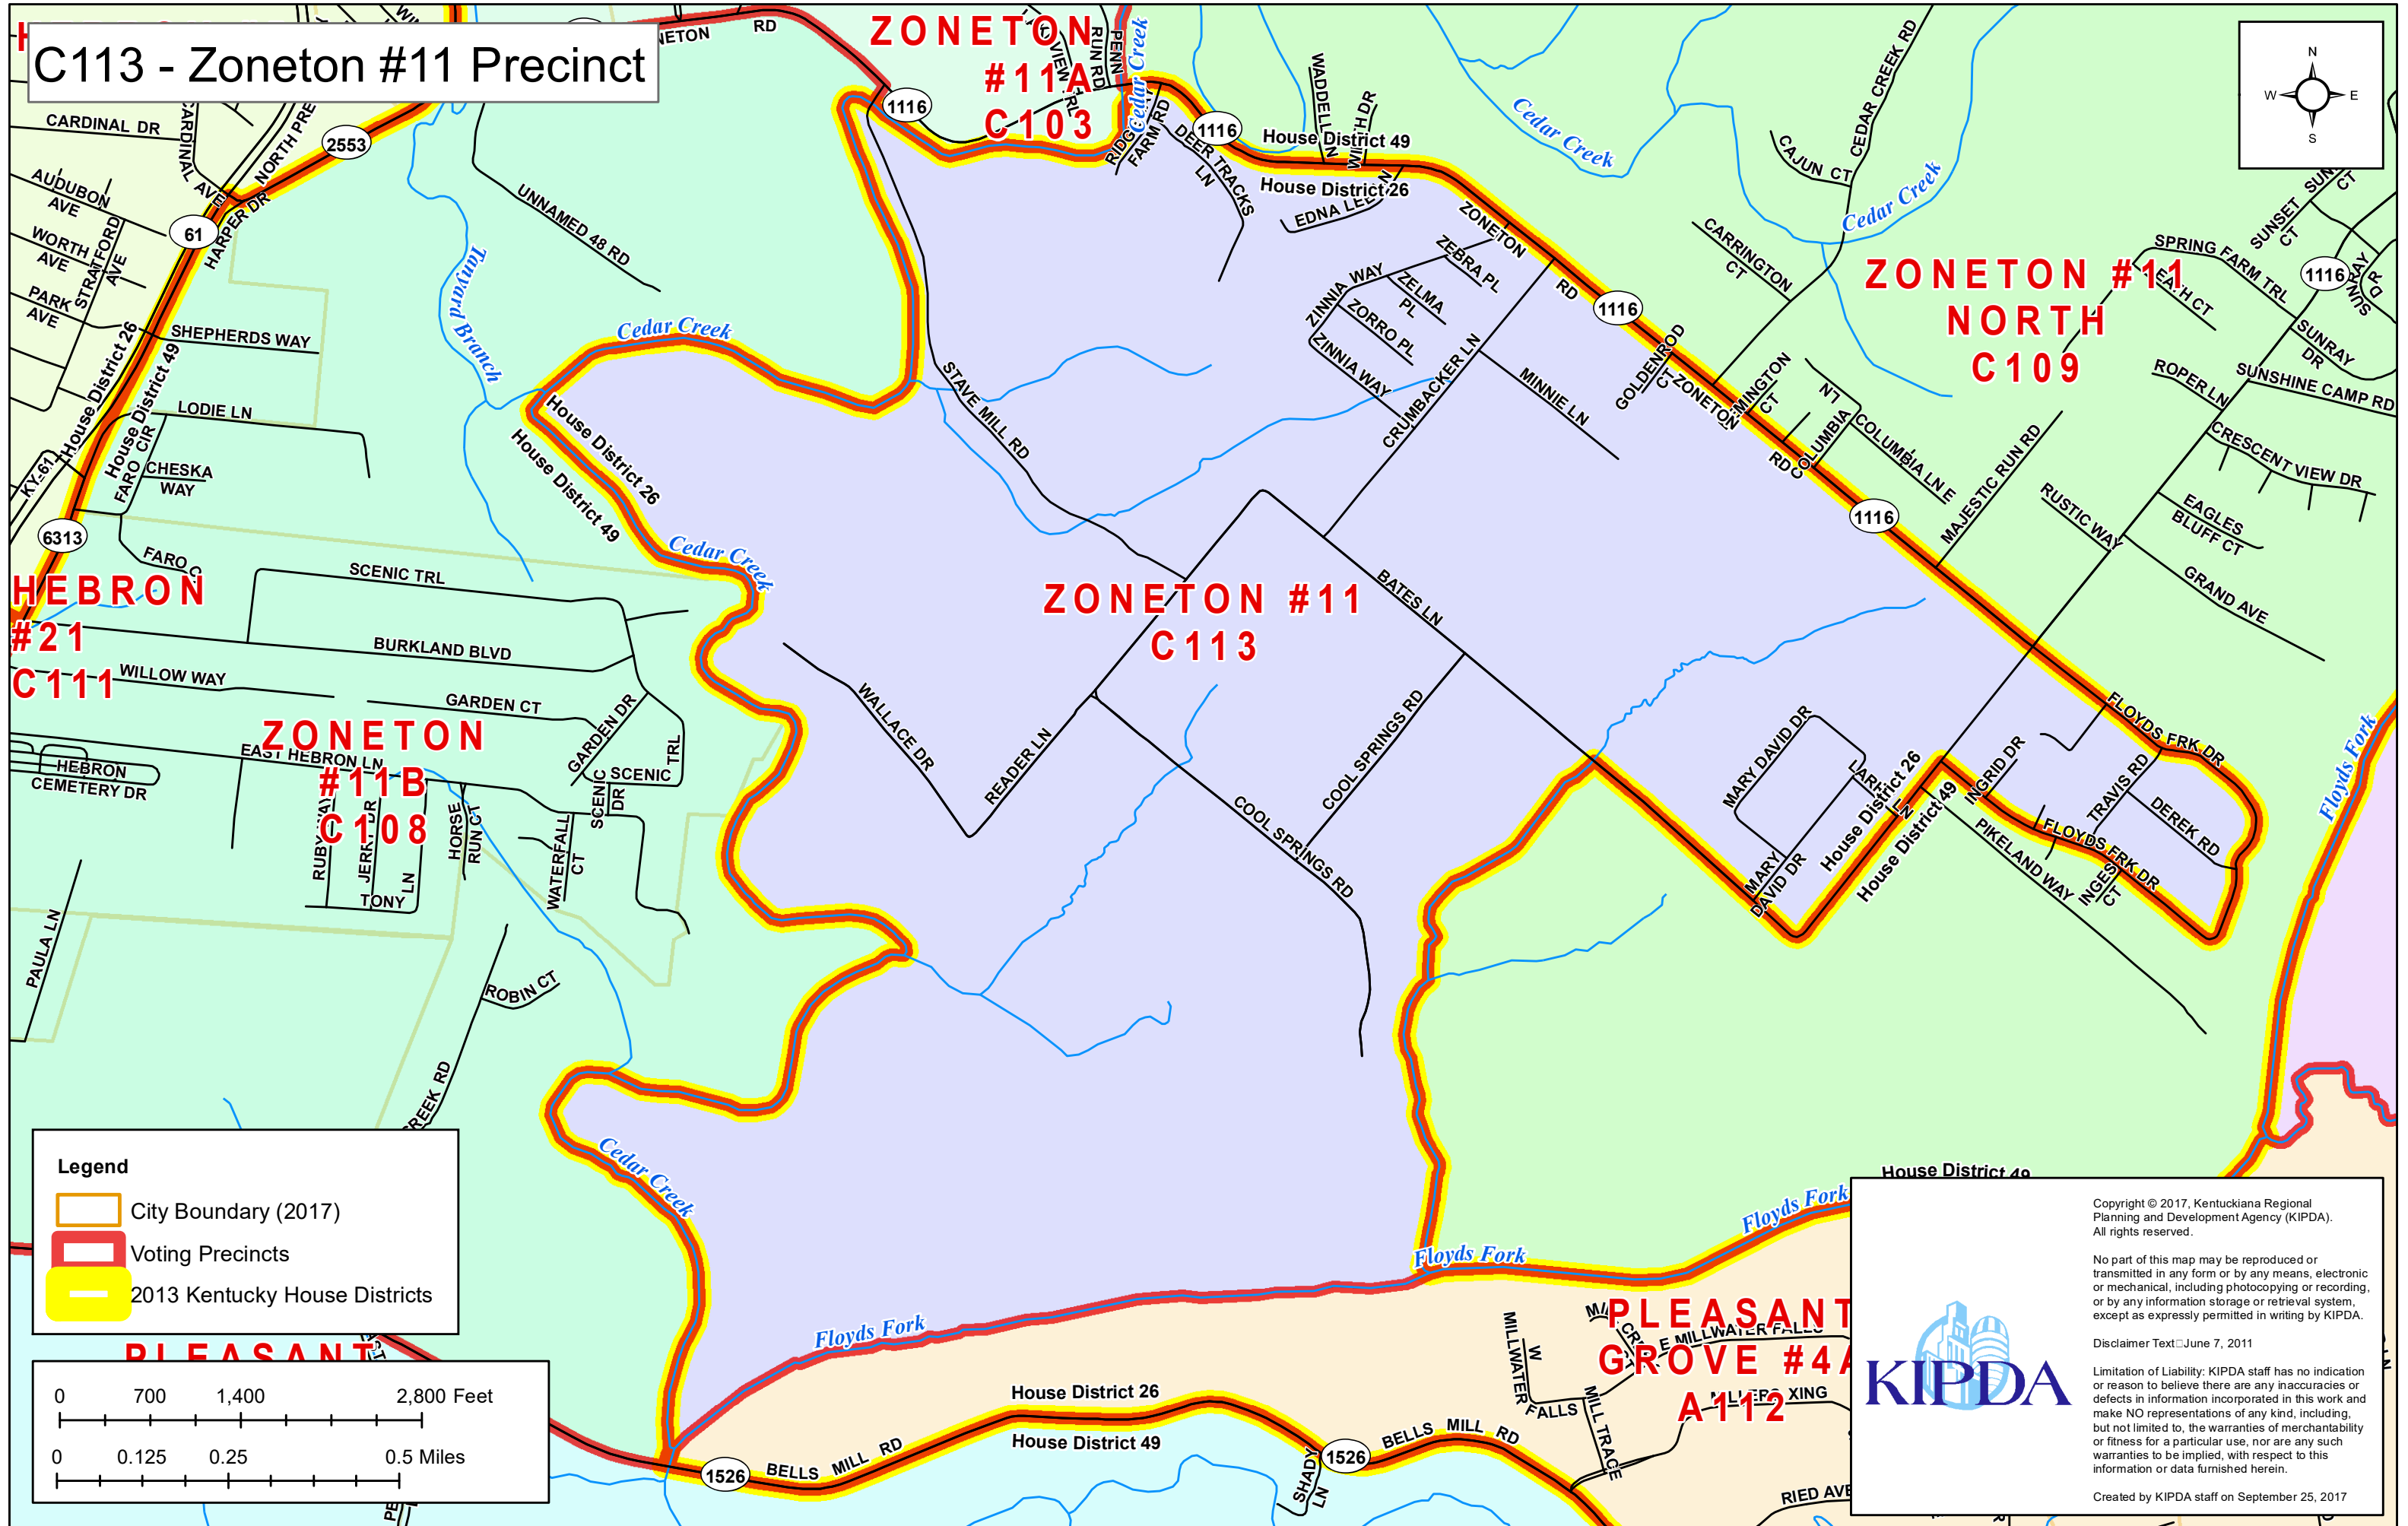

C113 - Zoneton #11 Precinct

HEBRON #21 C111

ZONETON #11B C108

ZONETON #11 C113

ZONETON #11 NORTH C109

PLEASANT GROVE #4A A112

Legend

- City Boundary (2017)
- Voting Precincts
- 2013 Kentucky House Districts