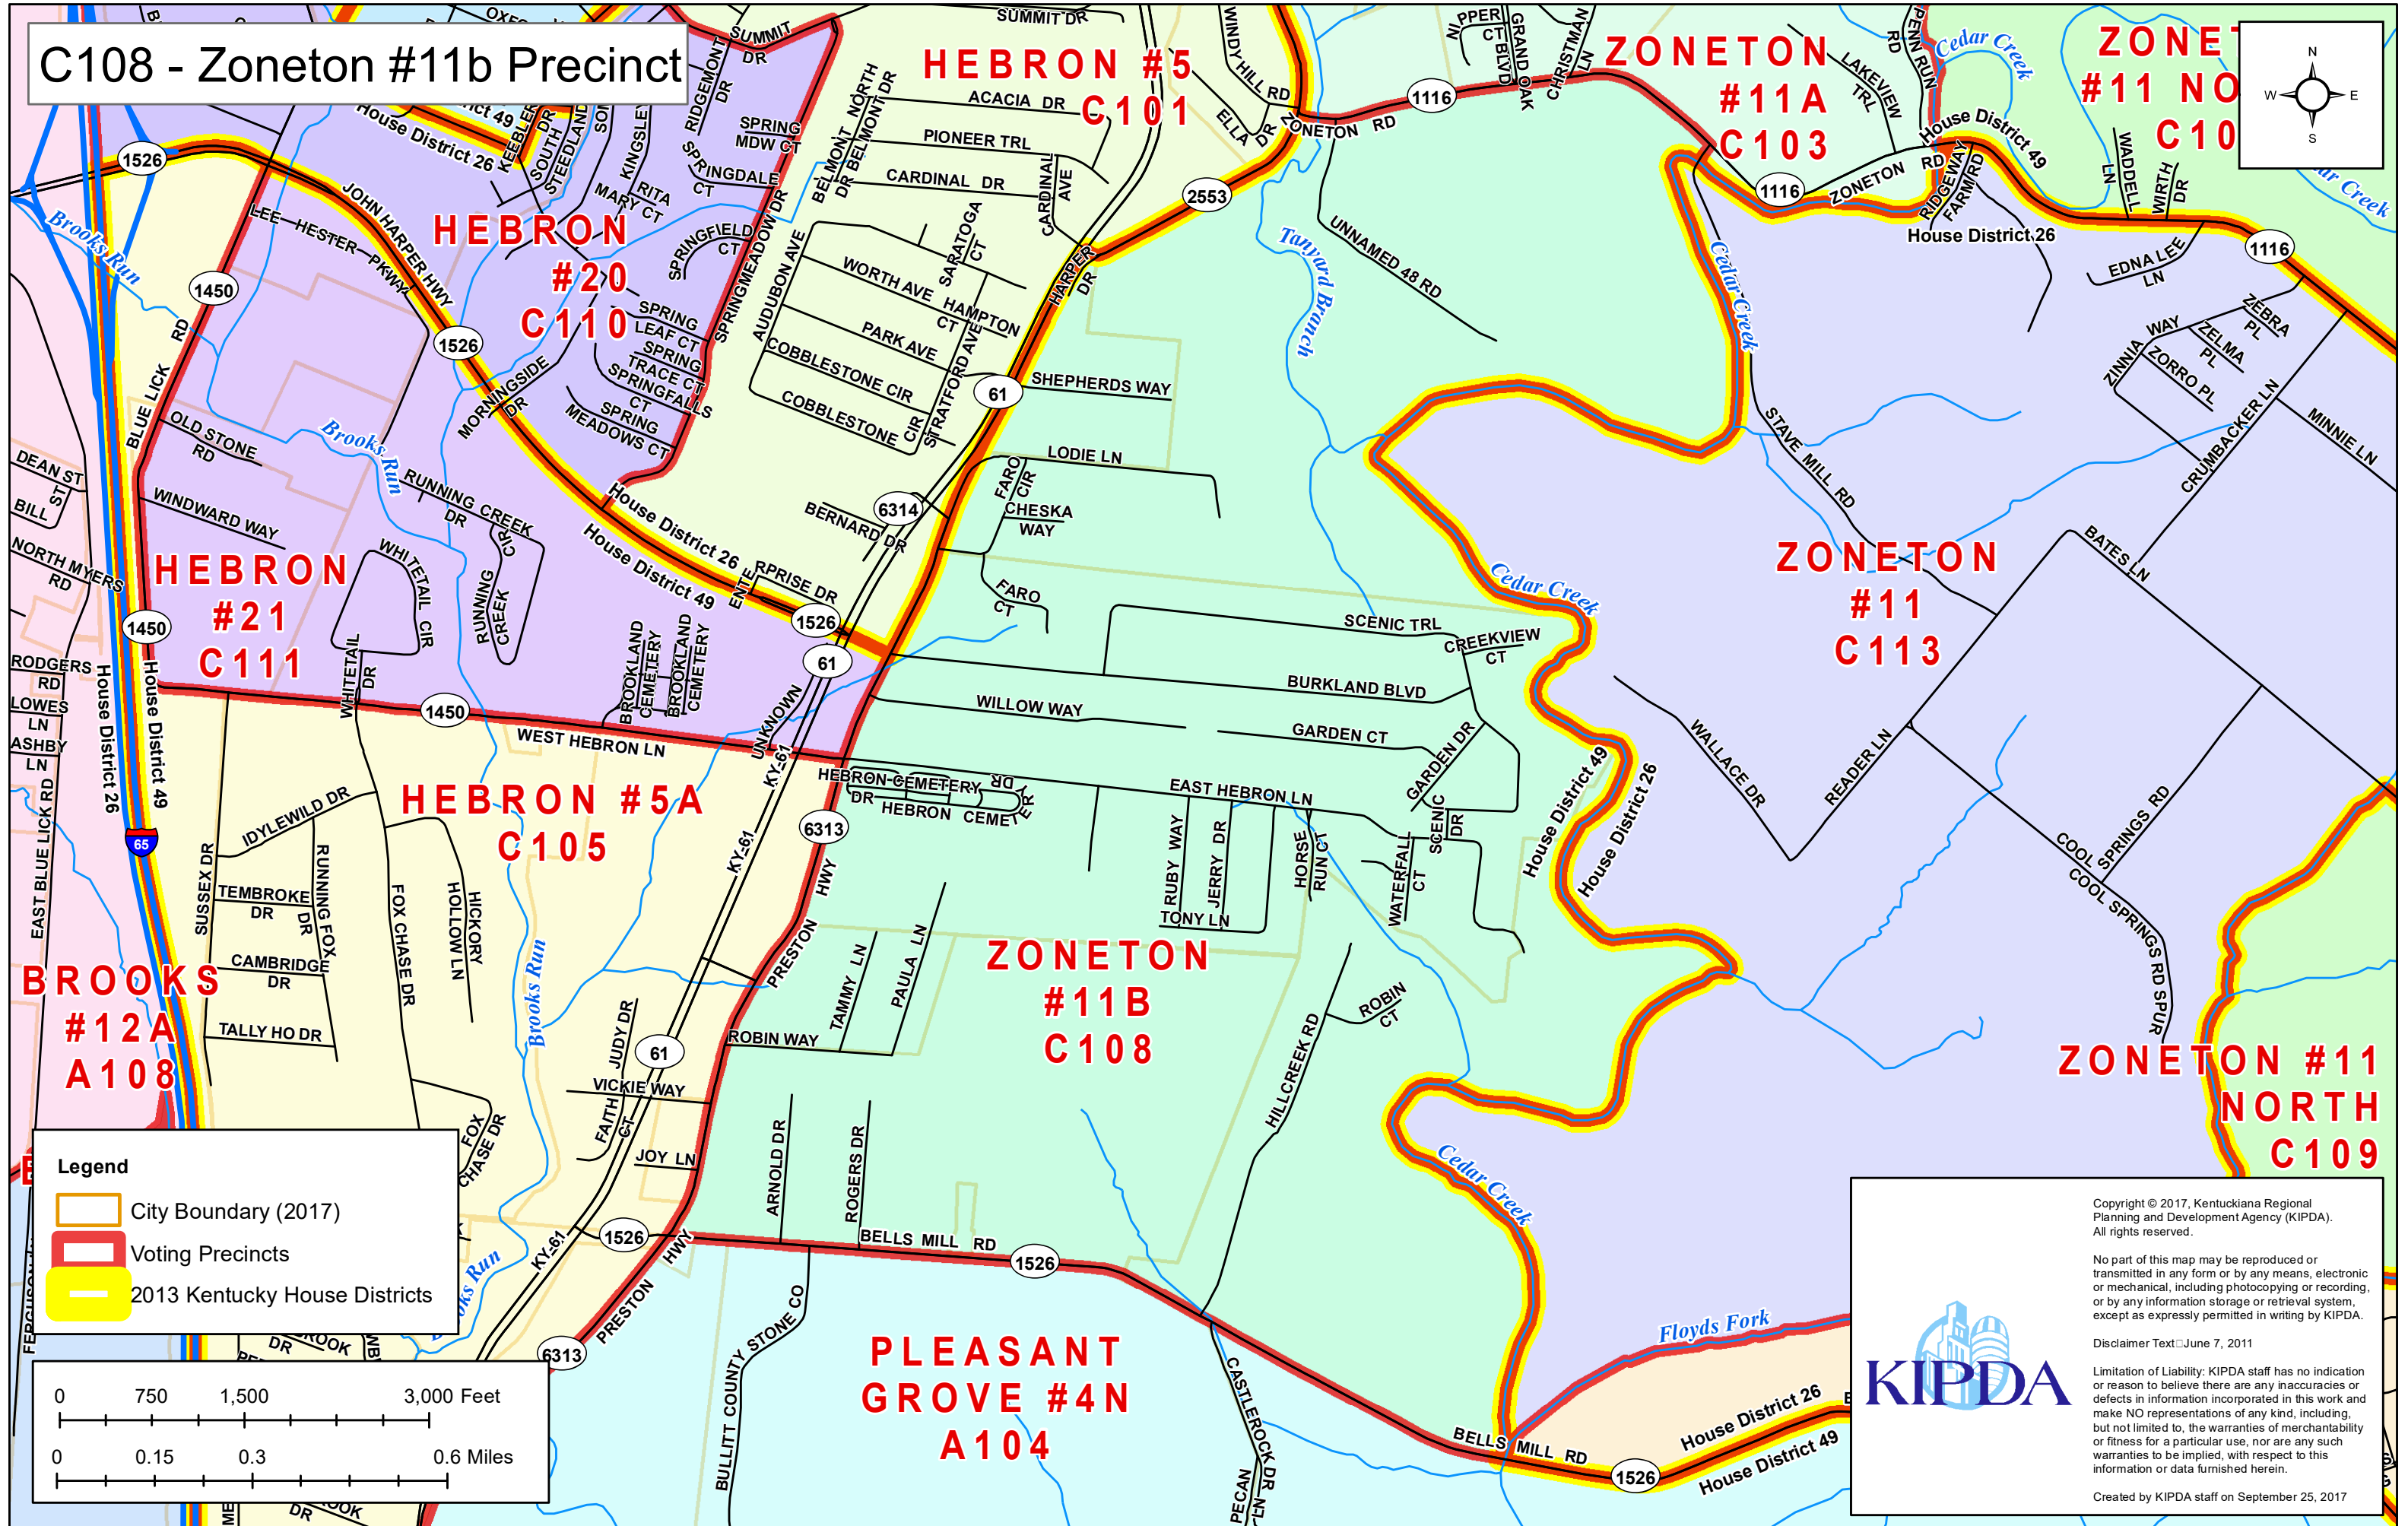

C108 - Zoneton #11b Precinct

Legend

- City Boundary (2017)
- Voting Precincts
- 2013 Kentucky House Districts

Copyright © 2017, Kentuckiana Regional Planning and Development Agency (KIPDA). All rights reserved.

No part of this map may be reproduced or transmitted in any form or by any means, electronic or mechanical, including photocopying or recording, or by any information storage or retrieval system, except as expressly permitted in writing by KIPDA.