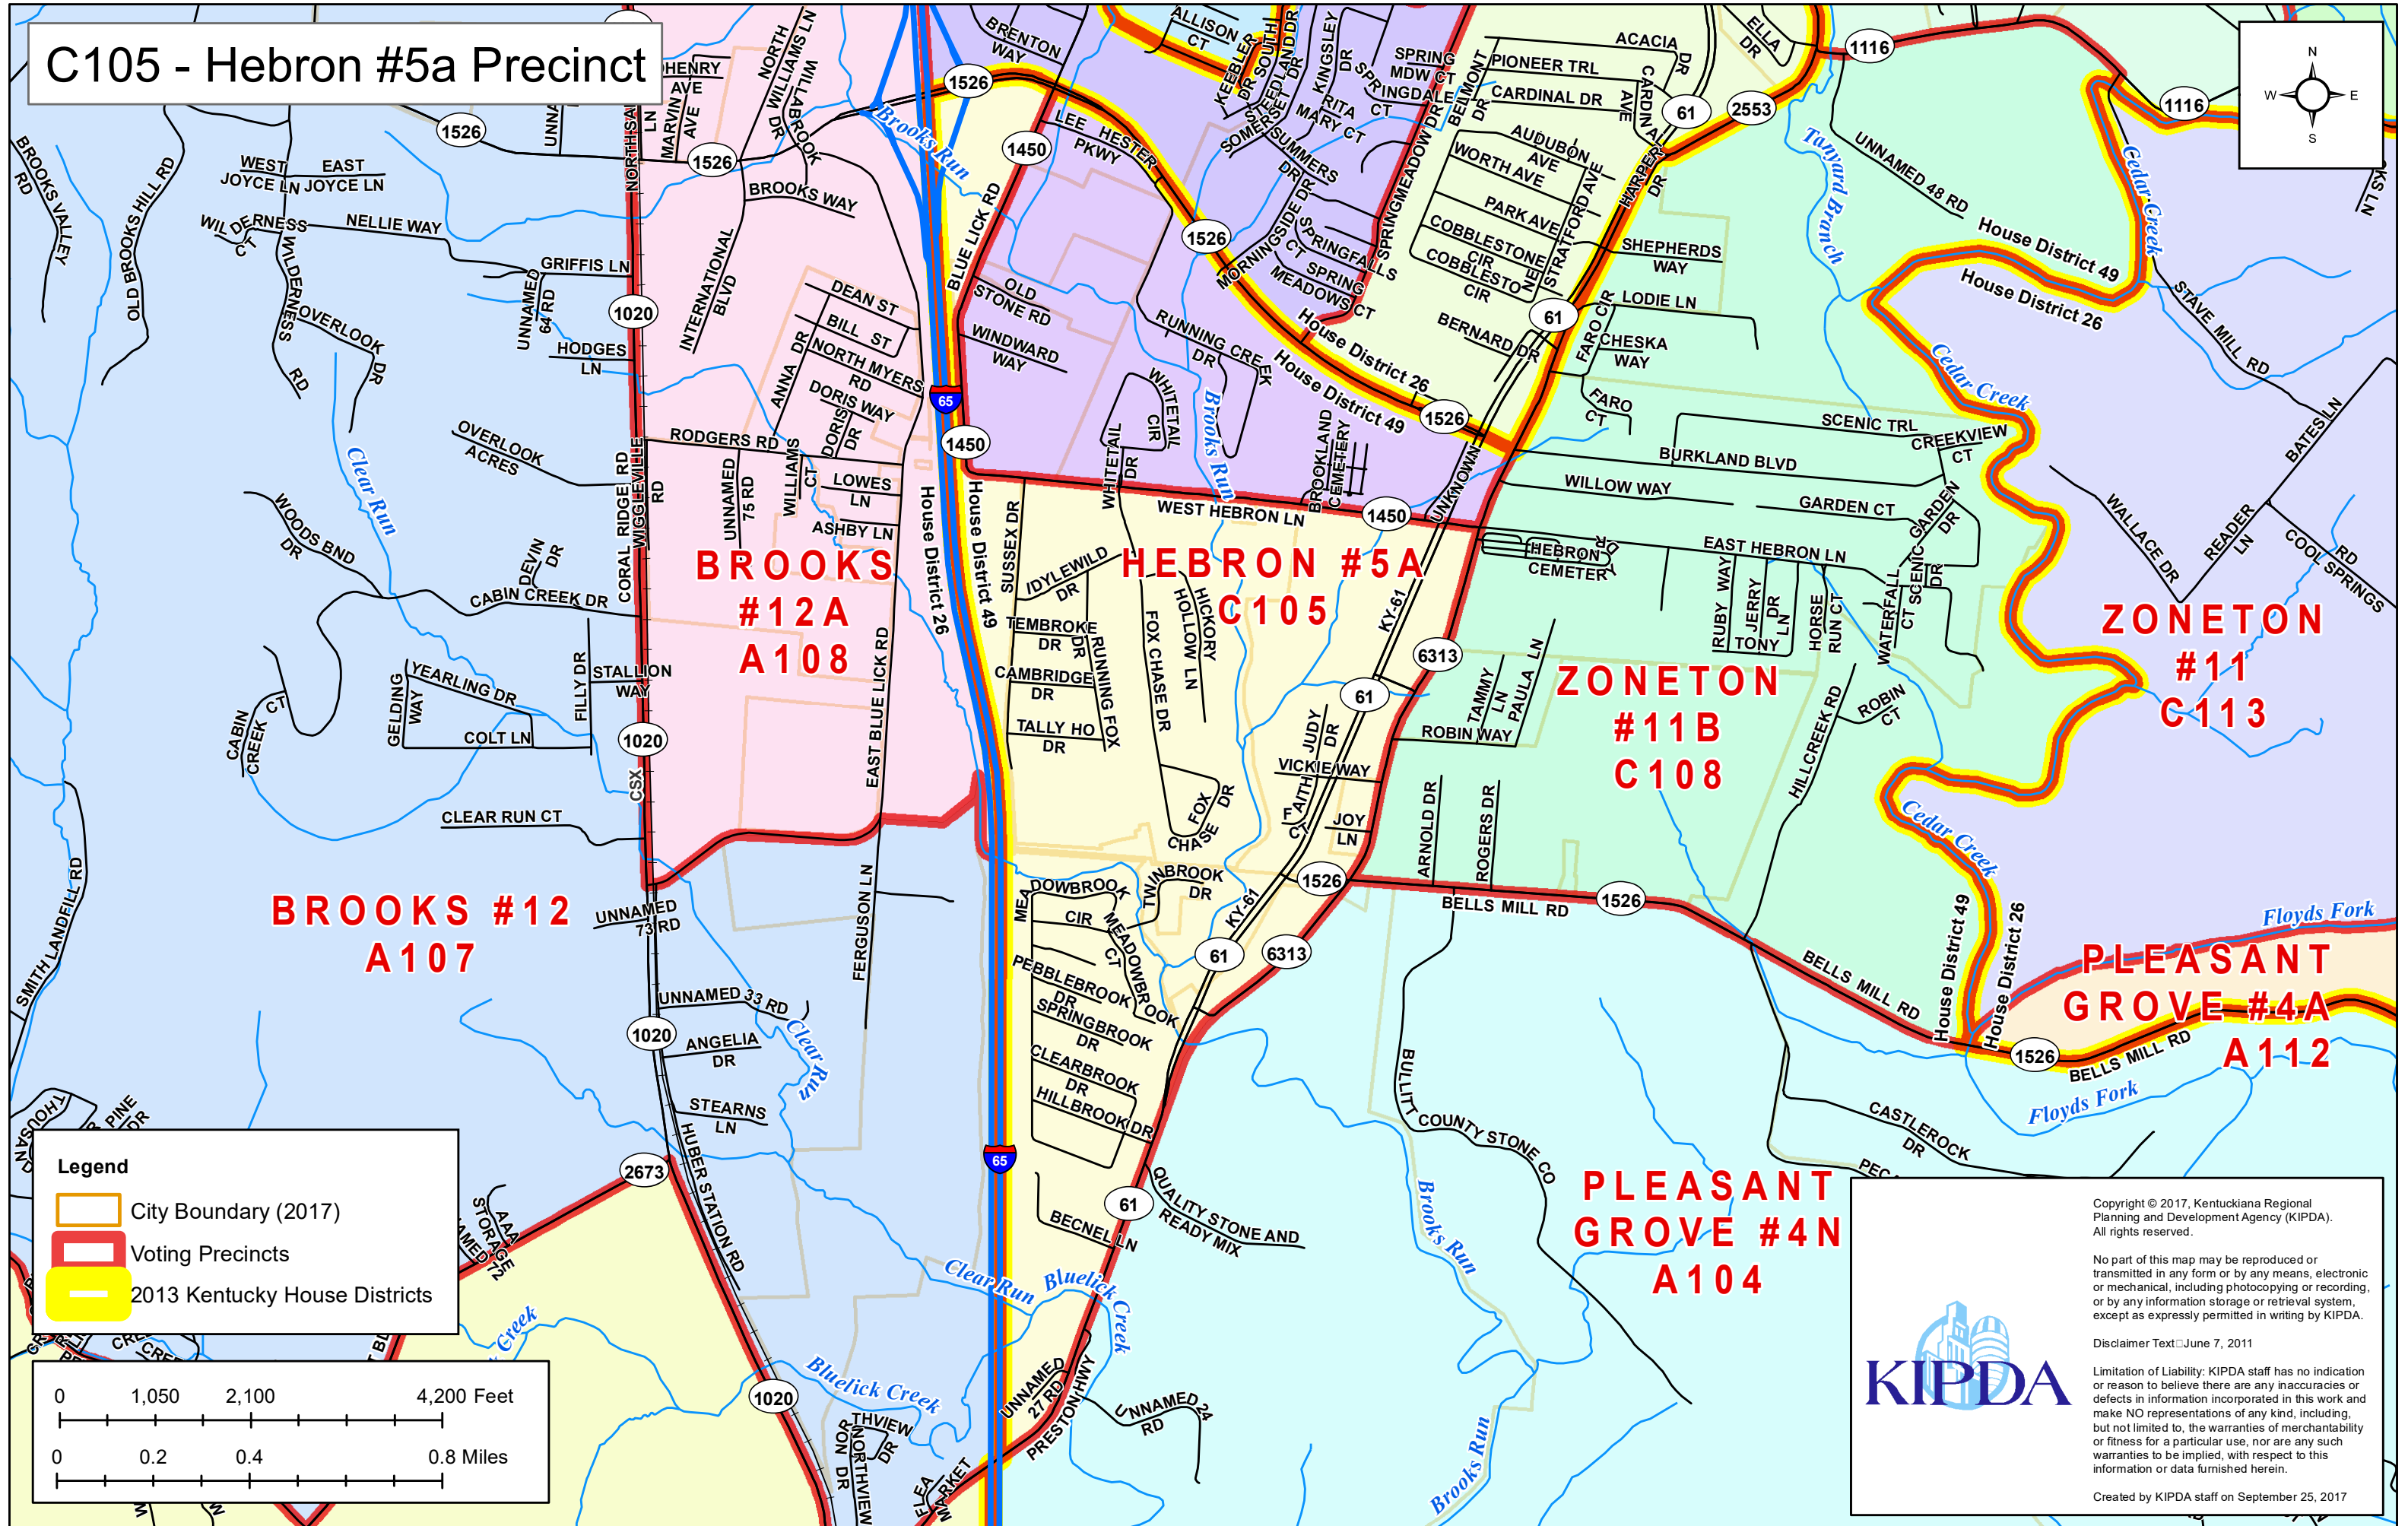

C105 - Hebron #5a Precinct

**BROOKS
#12A
A108**

**HEBRON #5A
C105**

**ZONETON
#11B
C108**

**ZONETON
#11
C113**

**BROOKS #12
A107**

**PLEASANT
GROVE #4A
A112**

**PLEASANT
GROVE #4N
A104**

Legend

- City Boundary (2017)
- Voting Precincts
- 2013 Kentucky House Districts

Copyright © 2017, Kentuckiana Regional Planning and Development Agency (KIPDA). All rights reserved.

No part of this map may be reproduced or transmitted in any form or by any means, electronic or mechanical, including photocopying or recording, or by any information storage or retrieval system, except as expressly permitted in writing by KIPDA.