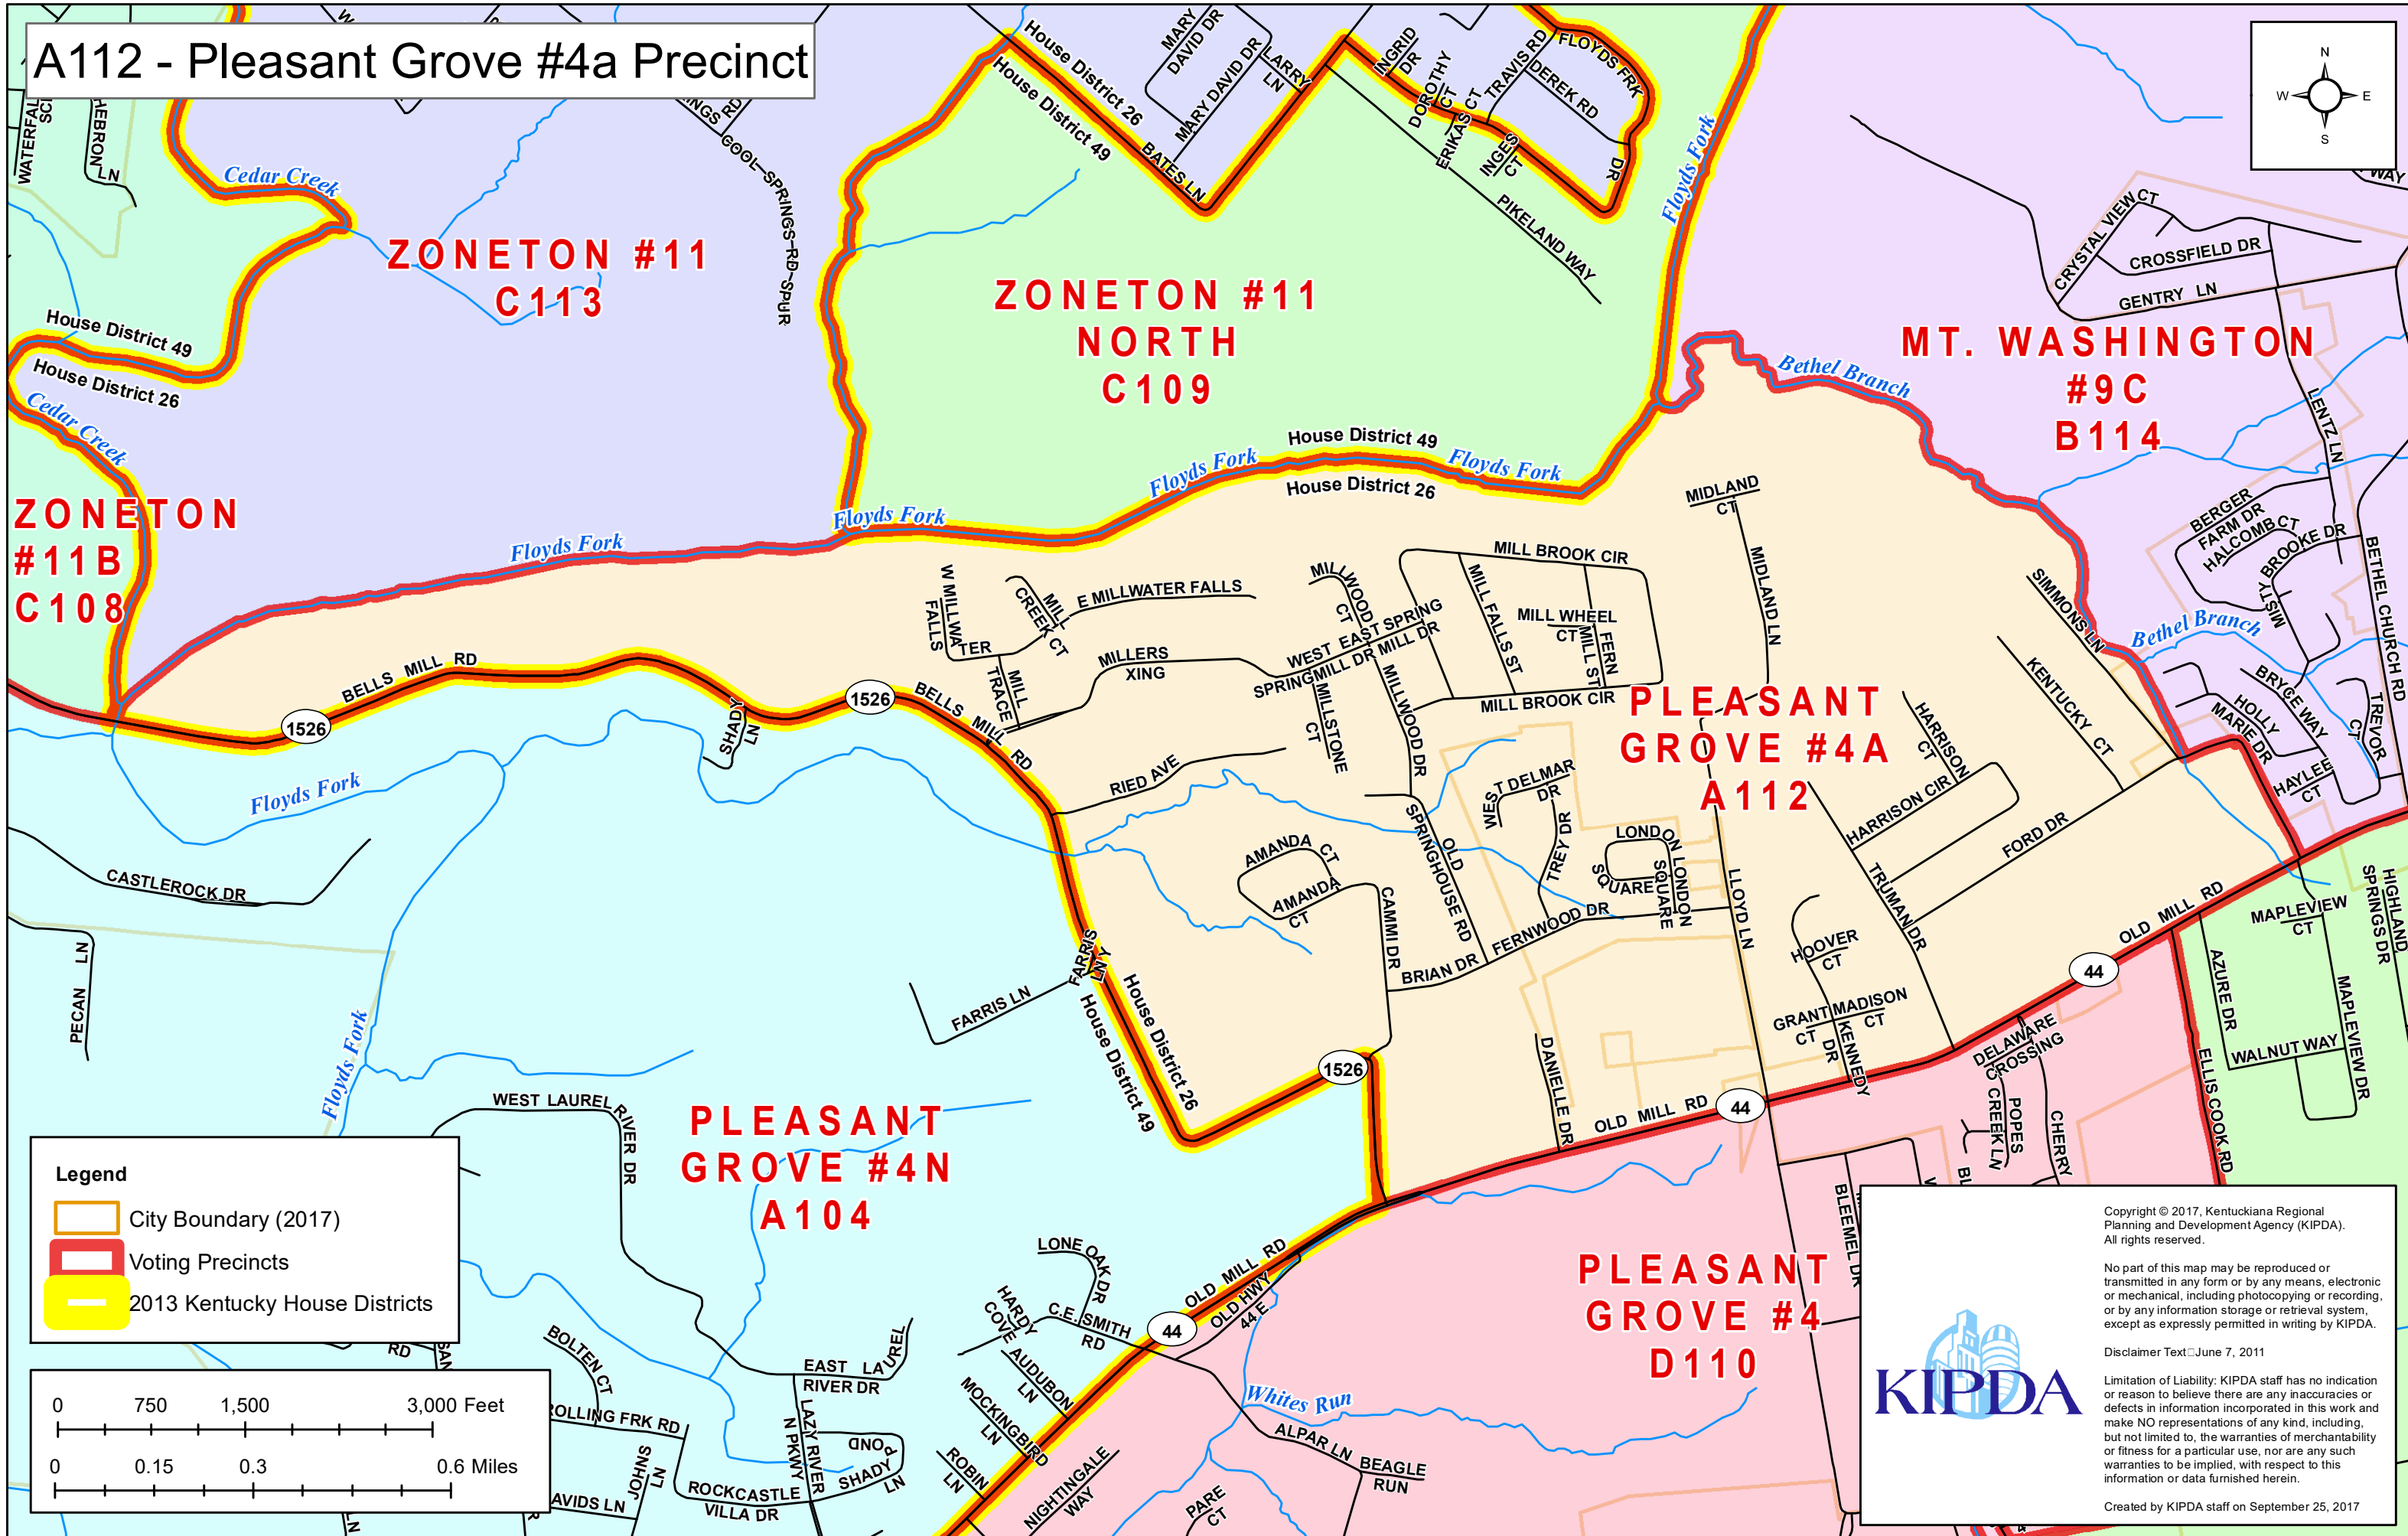

A112 - Pleasant Grove #4a Precinct

**ZONETON #11
C113**

**ZONETON #11
NORTH
C109**

**MT. WASHINGTON
#9C
B114**

**ZONETON
#11B
C108**

**PLEASANT
GROVE #4A
A112**

**PLEASANT
GROVE #4N
A104**

**PLEASANT
GROVE #4
D110**

Legend

- City Boundary (2017)
- Voting Precincts
- 2013 Kentucky House Districts

Copyright © 2017, Kentuckiana Regional Planning and Development Agency (KIPDA). All rights reserved.

No part of this map may be reproduced or transmitted in any form or by any means, electronic or mechanical, including photocopying or recording, or by any information storage or retrieval system, except as expressly permitted in writing by KIPDA.